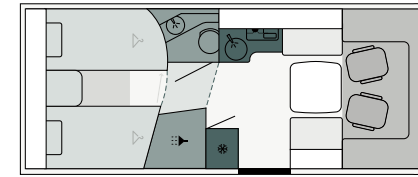

I 7400 SB

FIAT

740 cm **232 cm** **295 cm**
Length Width Height

I 7400 SBC

FIAT

740 cm **232 cm** **295 cm**
Length Width Height

I 7400 QBC

FIAT

740 cm **232 cm** **295 cm**
Length Width Height

INTEGRATED | Upholstery

Aosta

Emilia
(Option type X)

DISCOVER MORE

**Travel
to your
Gusto.**

Discover Etrusco Original Parts & Accessories!

From practical accessories to exciting lifestyle products - we have the right articles for your motorhome.