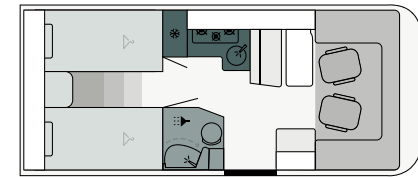

I 7400 SBC

Pure comfort from the mattress to the slatted frame to the cleverly planned wardrobe.
Smart down to the last detail:
USB plug for tablets and phones.

INTEGRATED | Layouts

I 6900 SB

FIAT

695 cm **232 cm** **295 cm**
Length Width Height