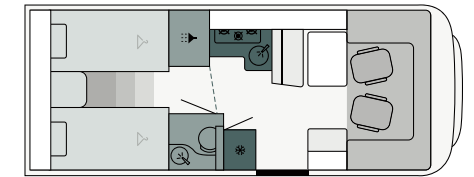

I 7400 SB

FIAT

740 cm   **232 cm**   **295 cm**
Length   Width   Height