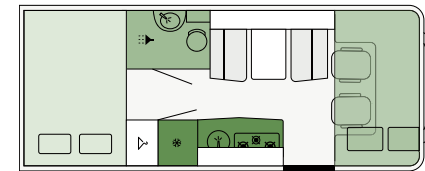

OVERCAB | Layouts

A 7300 DB

FIAT

740 cm

Length

235 cm

Width

296 cm

Height