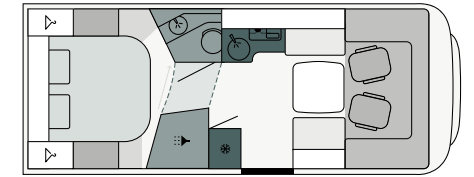

I 7400 SB

FIAT

740 cm **232 cm** **295 cm**
Length Width Height

I 7400 SBC

FIAT

740 cm **232 cm** **295 cm**
Length Width Height

I 7400 QBC

FIAT

740 cm **232 cm** **295 cm**
Length Width Height

INTEGRATED | Upholstery

Aosta

Emilia
(Option type X)

DISCOVER MORE

**Travel
to your
Gusto.**

Discover Etrusco Original Parts & Accessories!

From practical accessories to exciting lifestyle products - we have the right articles for your motorhome.